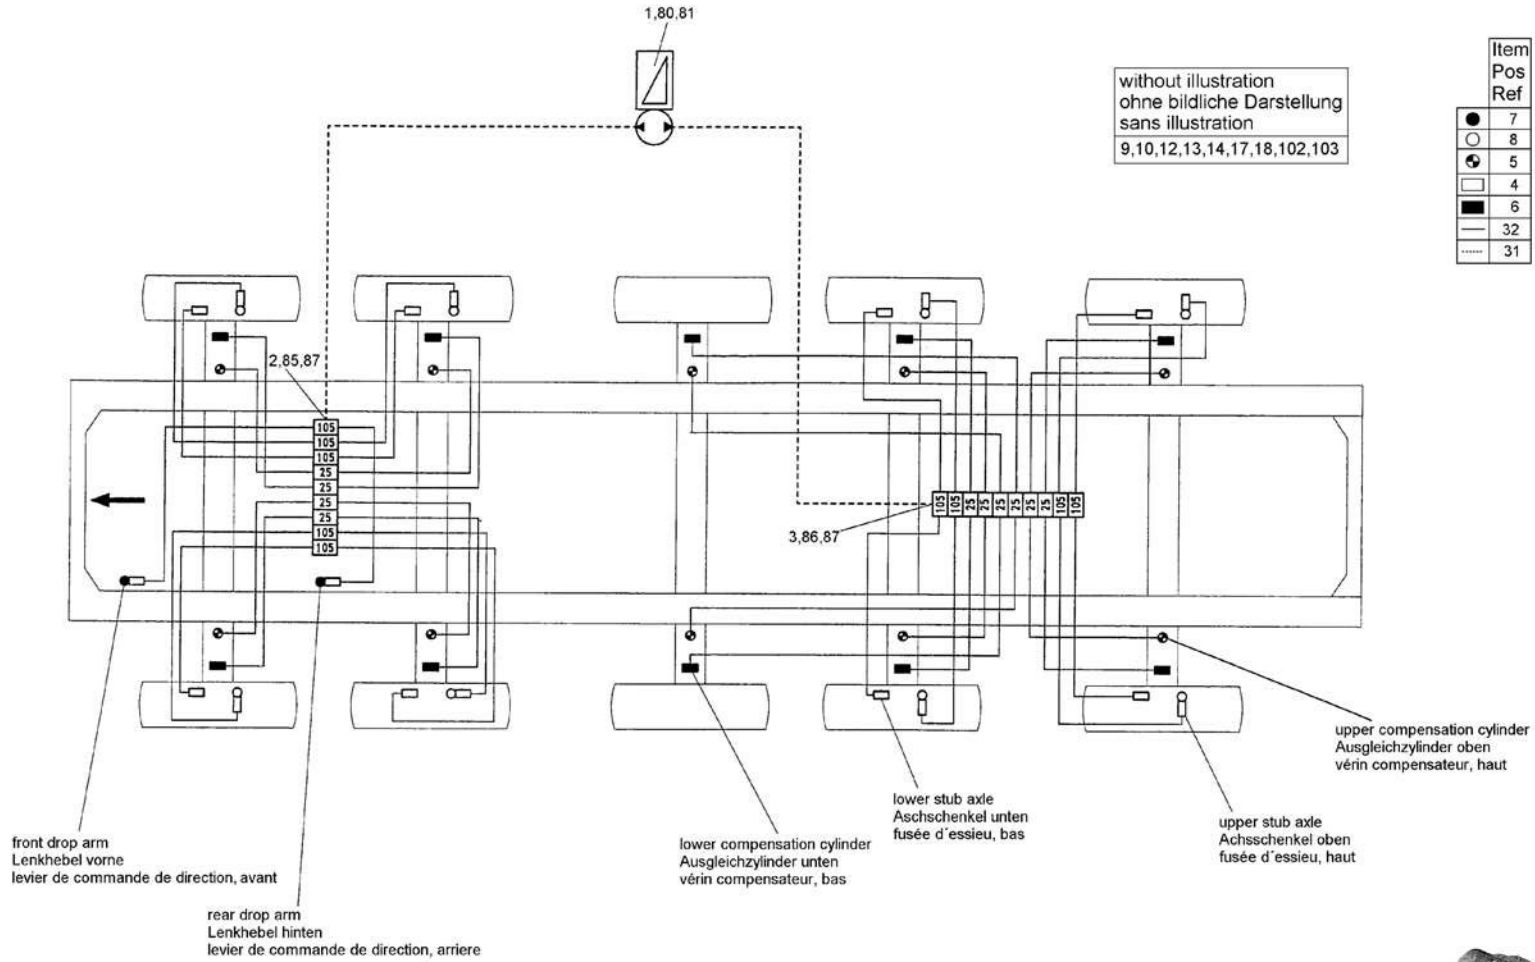

CENTRAL LUBRICATION 38 point  
 SCHMIERANLAGE 38 Stellen  
 GRAISSAGE CENTRAL 38 point

from No / up to No  
 WFN5#####2029101  
 WFN5#####2029240

Figure  
 Bild 99707785008  
 Figure

**TADANO**  
 3110-05

100

101